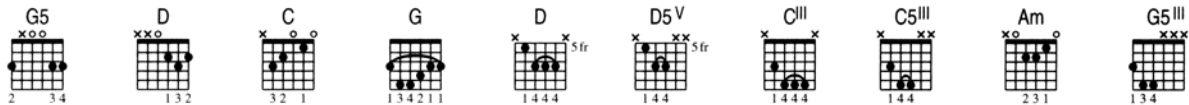

Mama, put my guns in the ground
 I can't shoot them anymore
 That cold black cloud is comin' down
 Feels like I'm knockin' on heaven's door

chorus

"Well, you just better start sniffin' your own rank
 subjugation, Jack, 'cause it's just you against your
 tattered libido, the bank and the mortician forever, man,
 and it wouldn't be luck if you could get out of life alive"

*Knock, knock, knockin' on heaven's door (12x w/vocal
 ad lib and choir)*

Whoa, oh, yeah

All guitars are tuned down one half step (low to high: **E♭ A♭ D♭ G♭ B♭ E♭**).

All notes and chords sound one half step lower than written (key of G♭).

A Intro (0:00)

Slowly ♩ = 64

G5 D C

Gtr. 1 (elec. w/clean tone and chorus)

1 let ring throughout

Guitar tablature for the first line of the intro, showing fret numbers and string numbers for G5, D, and C chords.

Guitar tablature for the second line of the intro, including a repeat sign and the instruction '*repeat previous chord'.

Guitar tablature for the third line of the intro, featuring Gtr. 3 (elec. w/dist.) and Gtr. 2 (elec. w/dist.) parts with various chord diagrams and techniques like P.M. (palm mute).