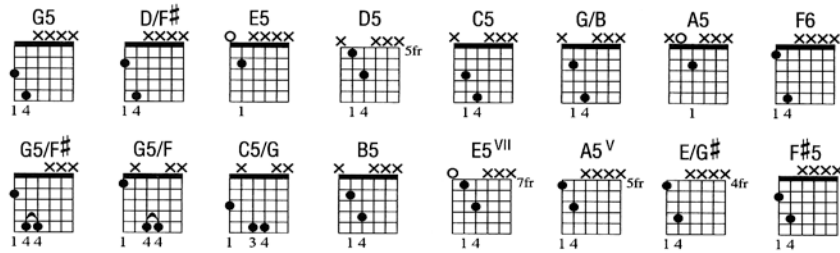

# "WELCOME TO THE BLACK PARADE" My Chemical Romance

As heard on *The Black Parade* (REPRISE)

Words and Music by My Chemical Romance • Transcribed by Jeff Perrin

**A** Intro (0:00)

Slowly ♩ = 75

(2.) was a young boy my father took me into the city to see a marching band (1.) When He said

N.C.(G) (Bm) (Em) (G/D) (C) (G/B) (Am) (D)

\*Gtr. 1 (elec. w/clean tone)

Riff A

end Riff A

"Son when you grow up would you be the saviour of the broken the beaten and the damned"

He said

(G) (D/F#) (Em) (G/D) (C) (G/B) (Am) (D)

Gtr. 1 plays Riff A three times (see bar 1)

Gtr. 2 (elec. w/clean tone)

Riff B

end Riff B

"Will you defeat them your demons and all the non-believers the plans that they have made Because

(G) (D/F#) (Em) (G/D) (C) (G/B) (Am) (D)

E5<sup>VII</sup> A5<sup>V</sup> E/G# F#5 E5

Gtr. 2

101

Gtr. 1

Bass

heart Go and try you'll never break me You want it all I'm gonna play this on part (Do or die You'll never make me

D5 E5 A5<sup>V</sup> E/G#