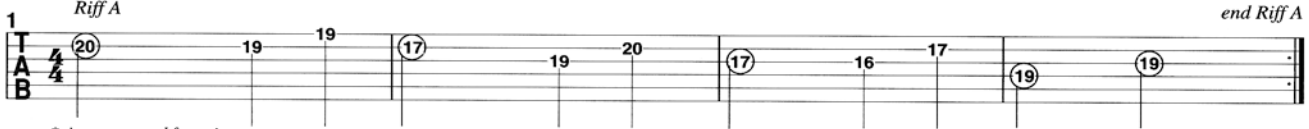

# "WELCOME TO THE BLACK PARADE" My Chemical Romance

As heard on *The Black Parade* (REPRISE)

Words and Music by My Chemical Romance • Transcribed by Jeff Perrin

**A** Intro (0:00)

Slowly ♩ = 75

(2.) was a young boy my father took me into the city to see a marching band (1.) When He said

N.C.(G) (Bm) (Em) (G/D) (C) (G/B) (Am) (D)

\*Gtr. 1 (elec. w/clean tone)

Riff A

end Riff A

"Son when you grow up would you be the saviour of the broken the beaten and the damned"

He said

(G) (D/F#) (Em) (G/D) (C) (G/B) (Am) (D)