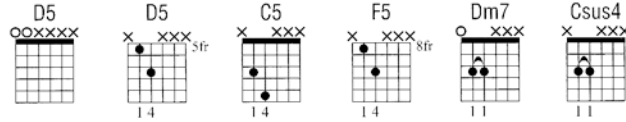

"I DON'T WANNA STOP" OZZY OSBOURNE

As heard on **BLACK RAIN** (EPIC)

Words and Music by **Ozzy Osbourne, Kevin Churko and Zakk Wylde** * Transcribed by **Jeff Perrin**

All guitars are in drop-D tuning down one whole step (low to high: C G C F A D).

Bass tuning (low to high): C G C F.

All pitches sound in the key of C minor, one whole step lower than written.

A Intro (0:00)
Freely

N.C.(D5)
Gtr. 5 (elec. w/dist.)
*P.H., w/fdbk.

(let ring next eight bars)

1
T A B
4/4
7 5 7 5 7 5 7 5

Gtr. 4 (elec. w/dist.)
Pinch harmonic, feedback and vibrato apply to both gtrs. Gtr. 5 P.H. pitch: D. Gtr. 4 P.H. pitch: F#.

Gtr. 3 (elec. w/dist.)

(let ring next four bars)

2
T A B
4/4
x 3 5 5 5 5 5 5 5

Fill 2 (1:17, 2:06)
 Gtr. 3

pitch: C

"I DON'T WANNA STOP"

(1.) I don't wanna stop I don't wanna stop Are you ever
 (2.) I don't wanna stop I don't wanna stop Are you ever going to stop I don't wanna stop